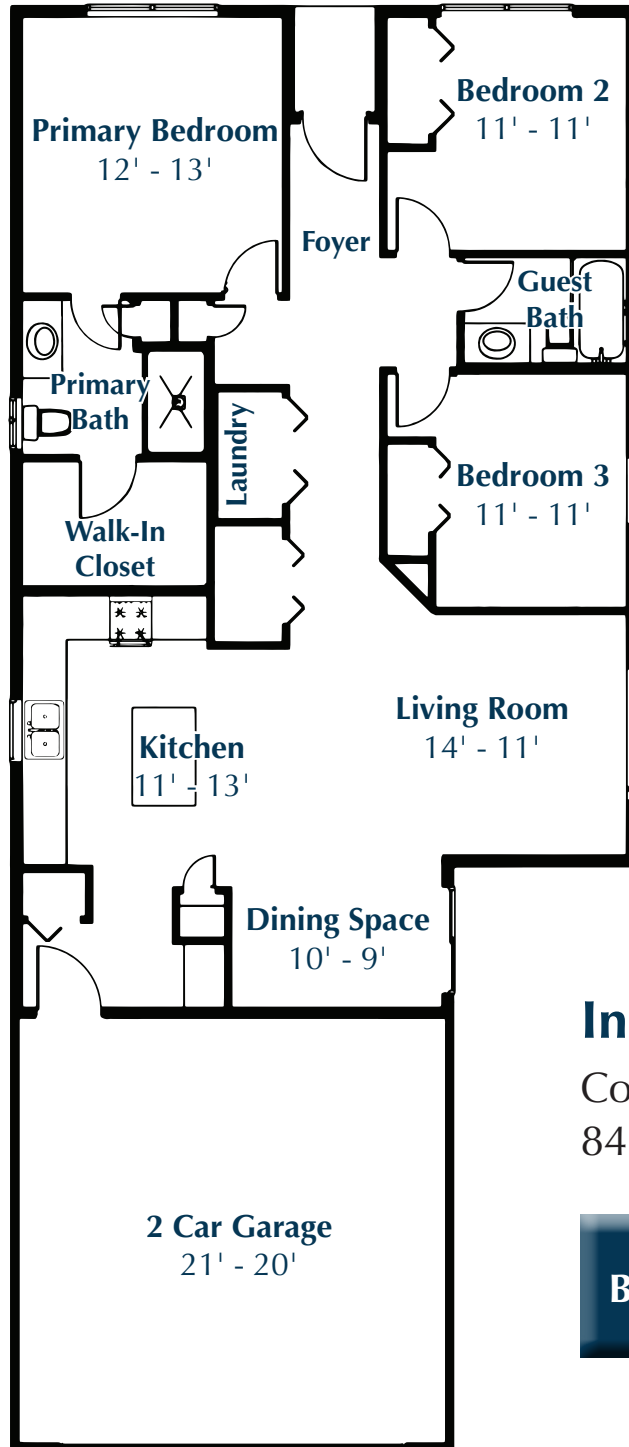

# The Jefferson

Lot 135 | 110 Riverbend Drive

**Ranch Home:** 3 Bedrooms | 2 Bathrooms | 1,501 sq. ft.

# The Jefferson

Lot 135 | 110 Riverbend Drive

**Finney  
Homes**  
- Simplified -

**Ranch Home:** 3 Bedrooms | 2 Bathrooms | 1,501 sq. ft.

**Interested?**

Contact Matt Lysien:  
847-363-0990

**BUY THIS HOME TODAY!**

# The Jefferson

Lot 135 | Home Design Selections