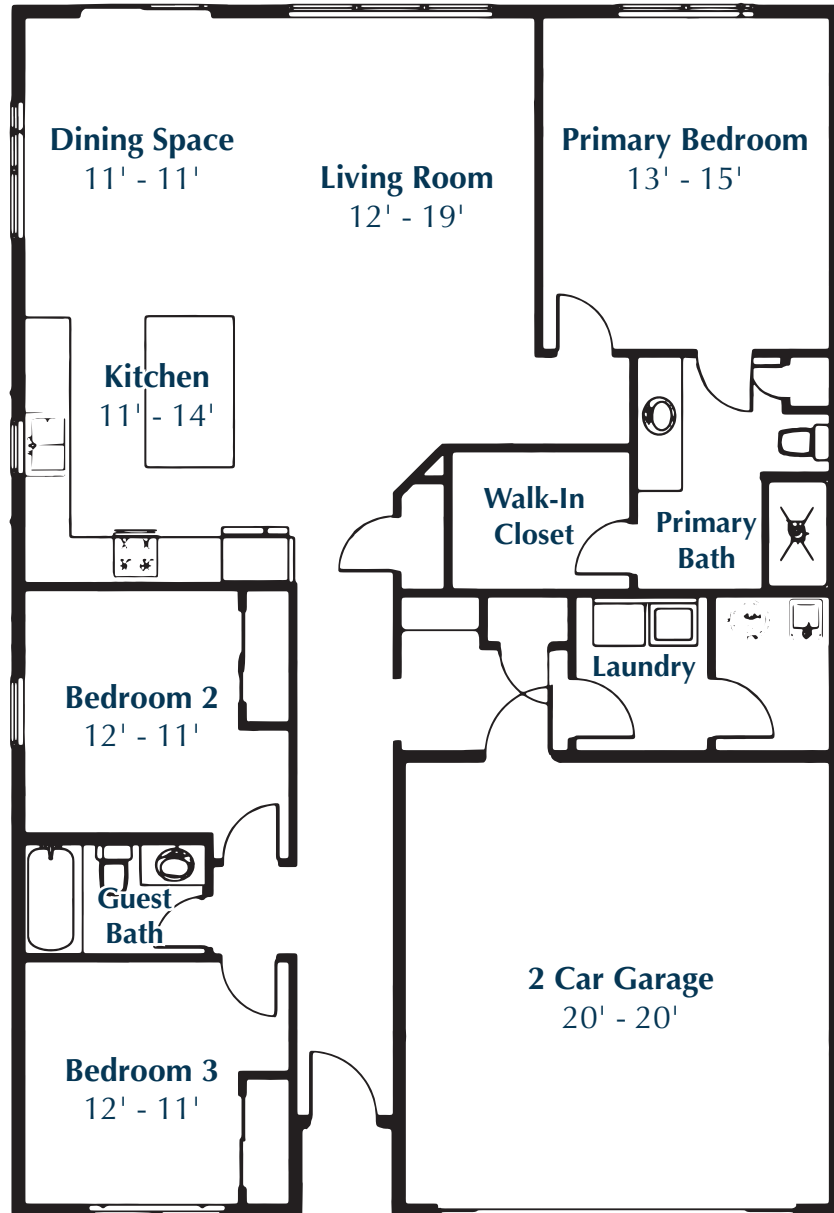

# The Louis

Lot 15L | 338 E. Stratford Avenue

**Duplex Home:** 3 Bedrooms | 2 Bathrooms | 1,666 sq. ft.

**Interested?**

Contact Matt Lysien:  
847-363-0990

**BUY THIS HOME TODAY!**

# The Louis

Lot 15L | Home Design Selections

## Interior Selections:

White Pewter Rigid

SW Repose Gray

Roma White Cabinets

New Caledonia Granite

Aged Bronze Hardware

Bronze Lighting

Natural Ivory Carpet