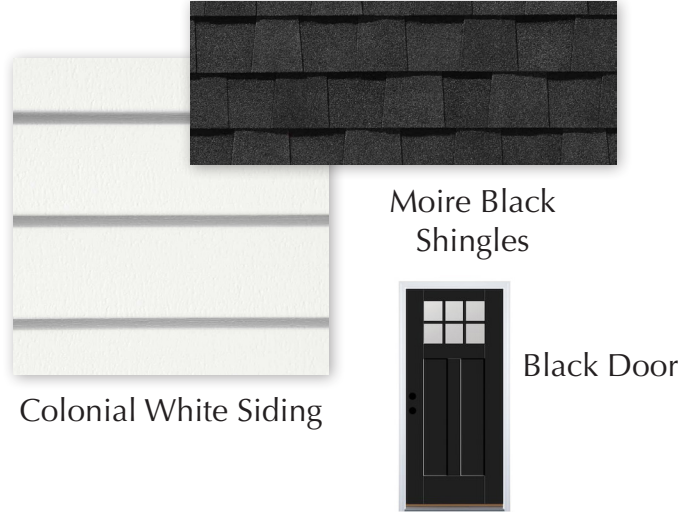

722 Winding Trail

Lot 219 | Home Design Selections

Exterior Selections:

Interior Selections: