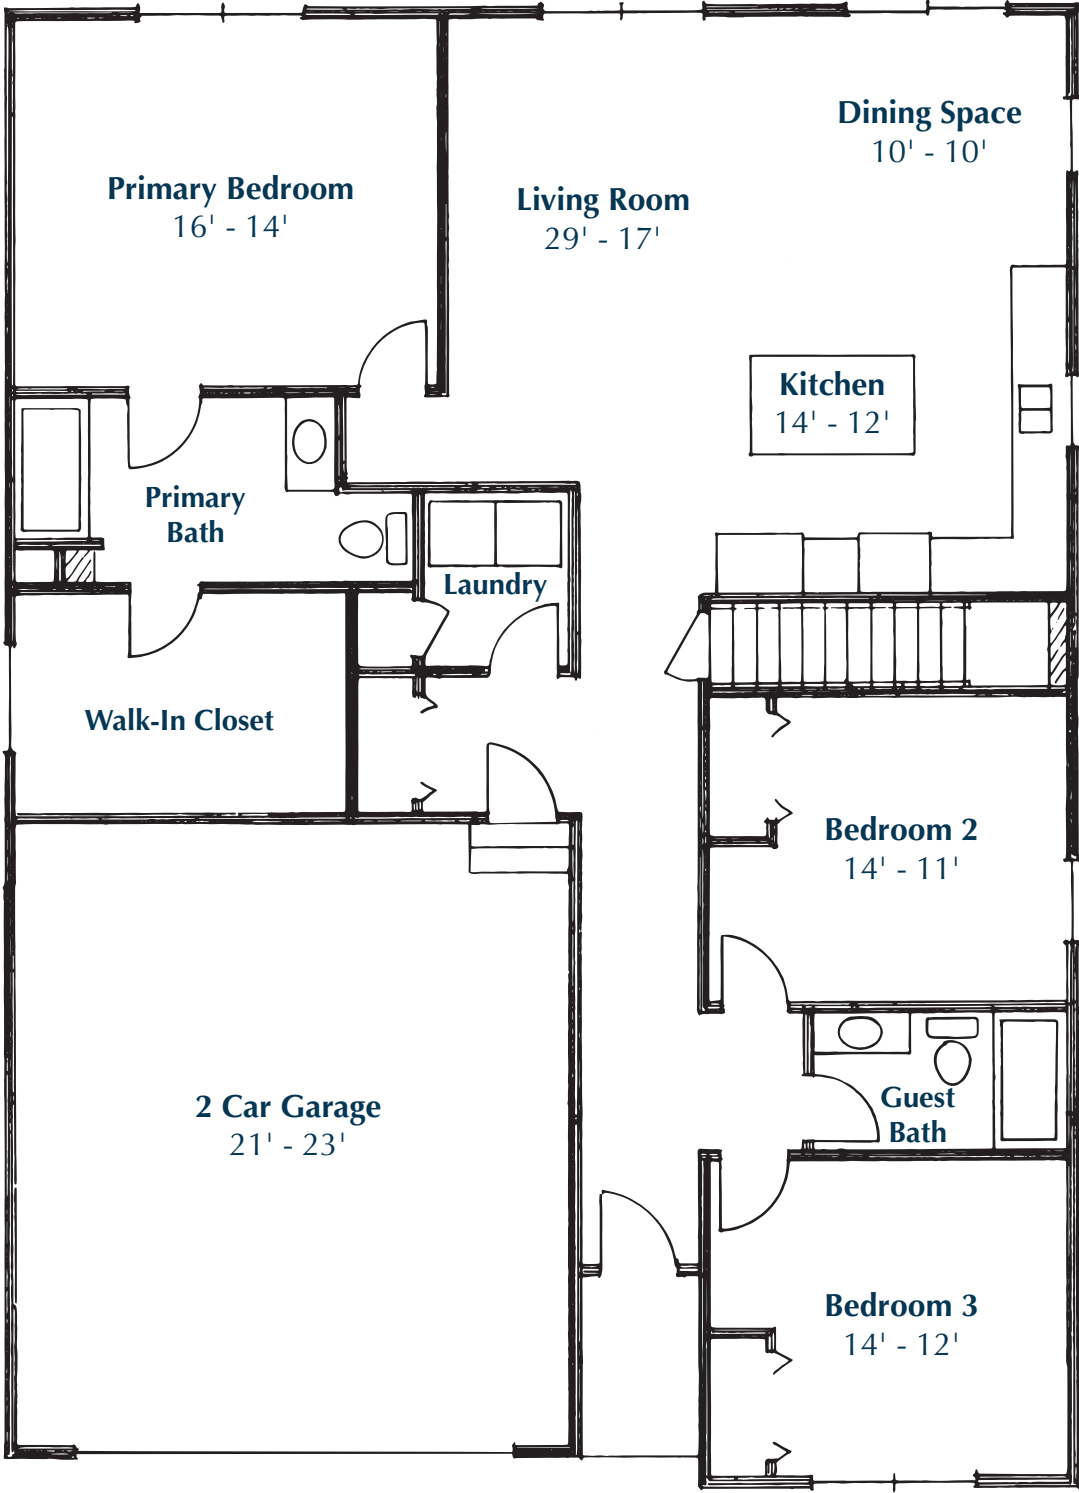

Finney Homes

- Simplified -

The Charlotte

Ranch Home | 1,522 sq. ft.
3 Bedrooms | 2 Bathrooms

The Charlotte

Ranch Home | 1,522 sq. ft.
3 Bedrooms | 2 Bathrooms

The Charlotte

Ranch Home | 1,522 sq. ft.
3 Bedrooms | 2 Bathrooms