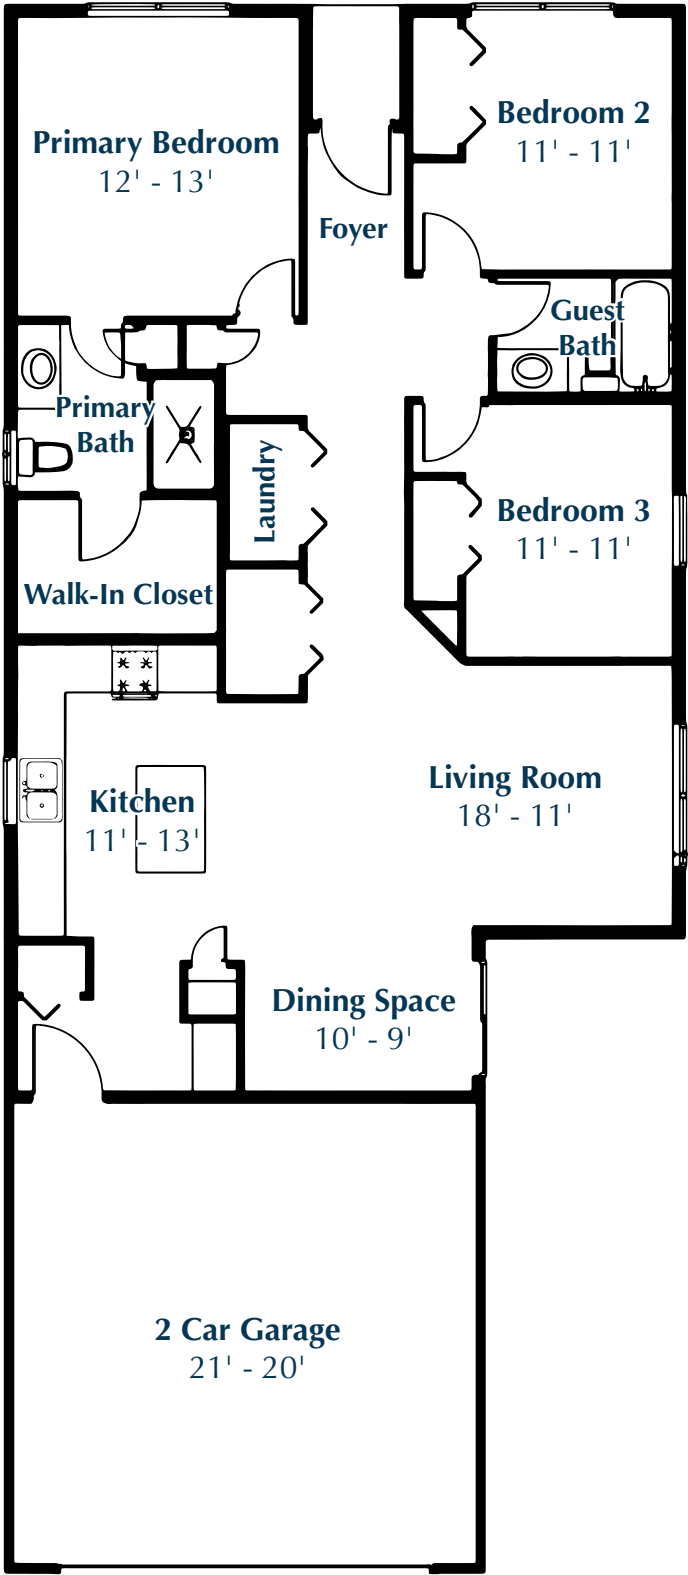

Finney Homes

- Simplified -

The Jefferson

Ranch Home | 1,501 sq. ft.
3 Bedrooms | 2 Bathrooms

The Jefferson

Ranch Home | 1,501 sq. ft.
3 Bedrooms | 2 Bathrooms

The Jefferson

Ranch Home | 1,501 sq. ft.
3 Bedrooms | 2 Bathrooms