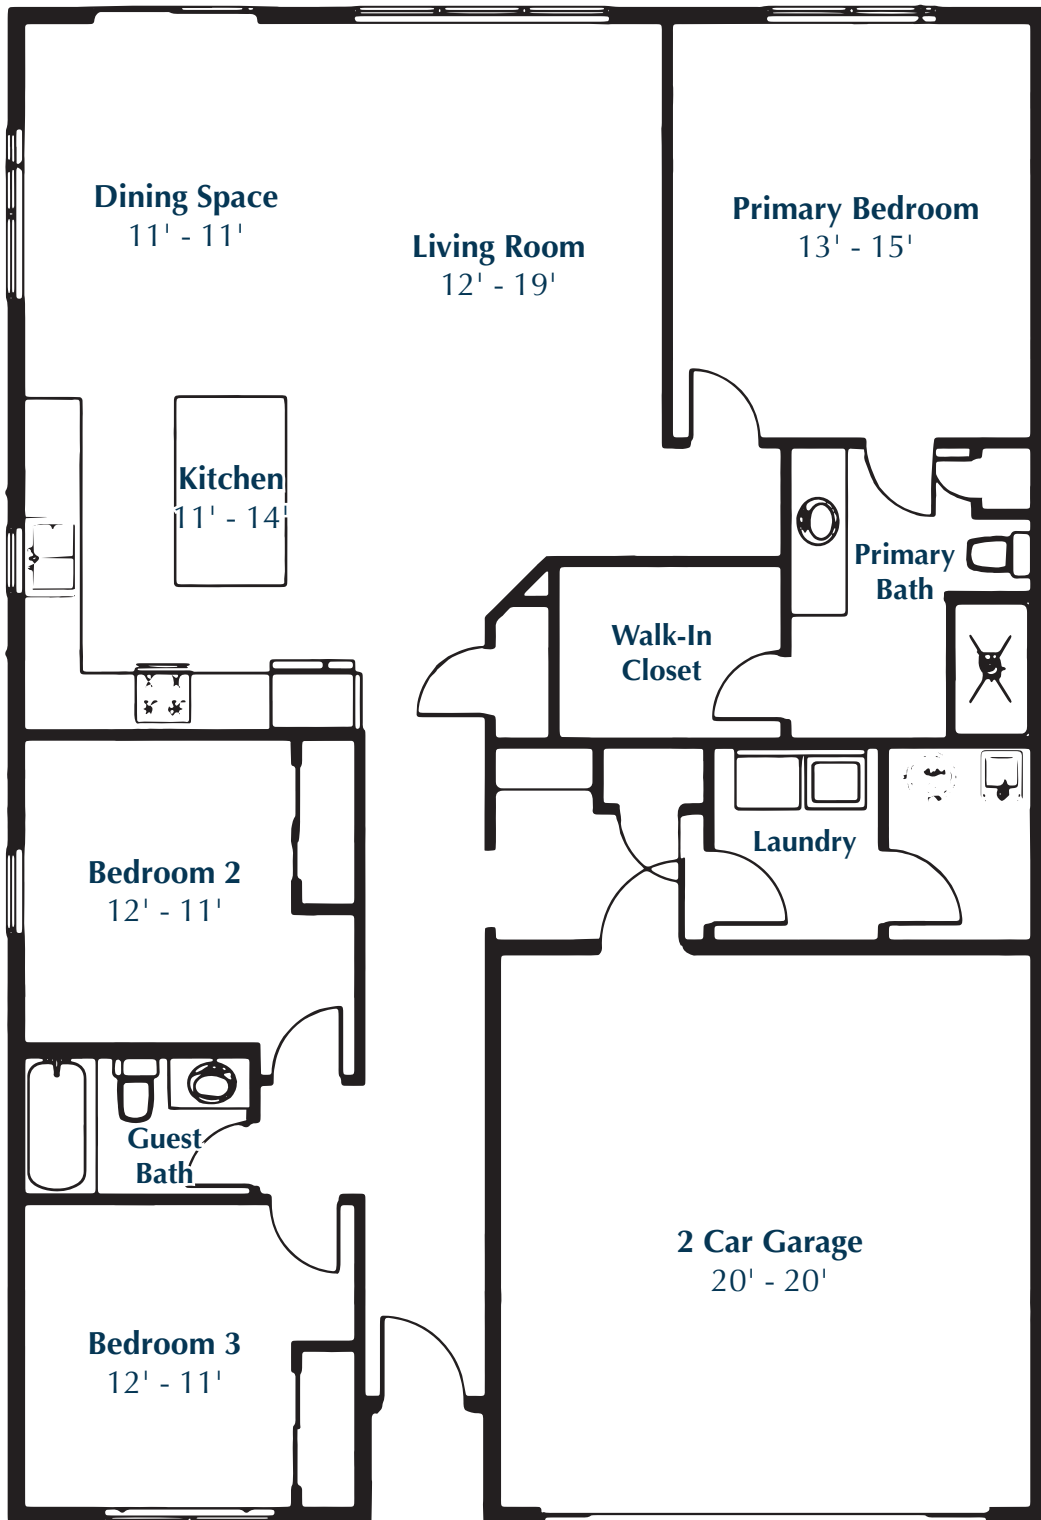

Finney Homes

- Simplified -

The Louis

Duplex Home | 1,666 sq. ft.
3 Bedrooms | 2 Bathrooms | 2 Car Garage

The Louis

Duplex Home | 1,666 sq. ft.
3 Bedrooms | 2 Bathrooms | 2 Car Garage

The Louis

Duplex Home | 1,666 sq. ft.
3 Bedrooms | 2 Bathrooms | 2 Car Garage