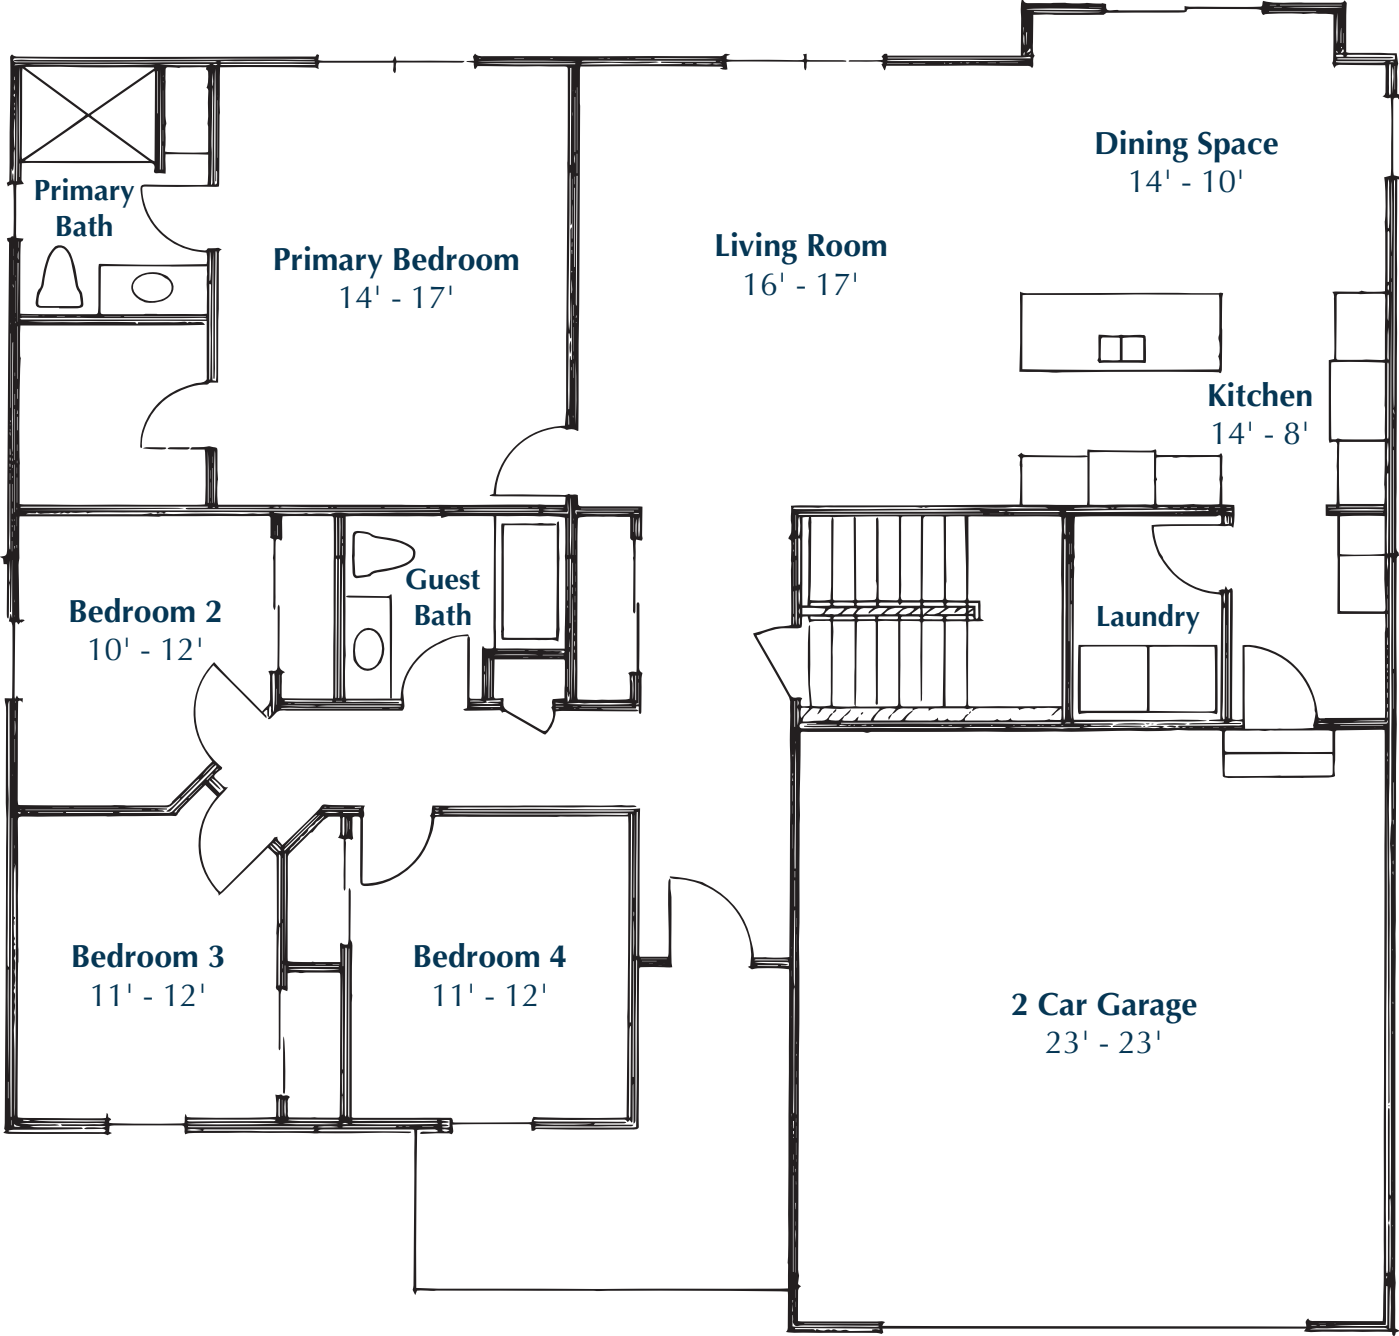

Finney Homes

- Simplified -

The Remington

Ranch Home | 1,740 sq. ft.
4 Bedrooms | 2 Bathrooms

The Remington

Ranch Home | 1,740 sq. ft.
4 Bedrooms | 2 Bathrooms

The Remington

Ranch Home | 1,740 sq. ft.
4 Bedrooms | 2 Bathrooms