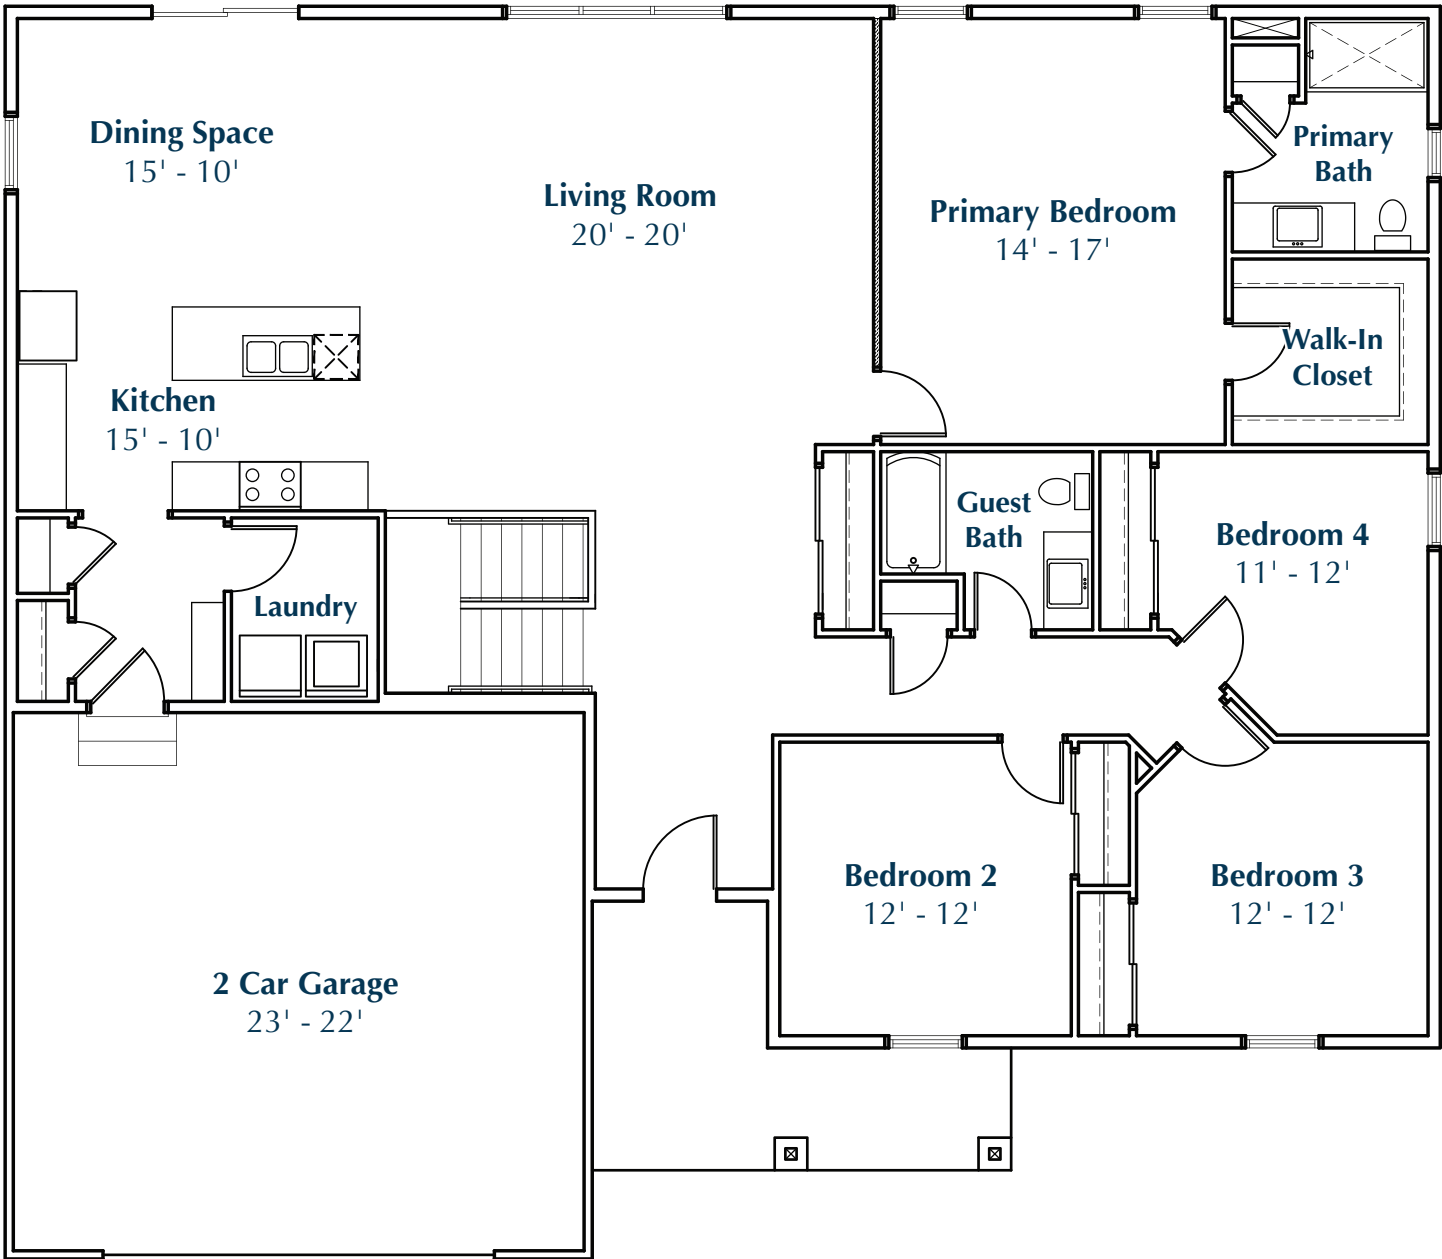

Finney Homes

- Simplified -

The Samuel

Ranch Home | 2,129 sq. ft.
4 Bedrooms | 2 Bathrooms

The Samuel

Ranch Home | 2,129 sq. ft.
4 Bedrooms | 2 Bathrooms

The Samuel

Ranch Home | 2,129 sq. ft.
4 Bedrooms | 2 Bathrooms