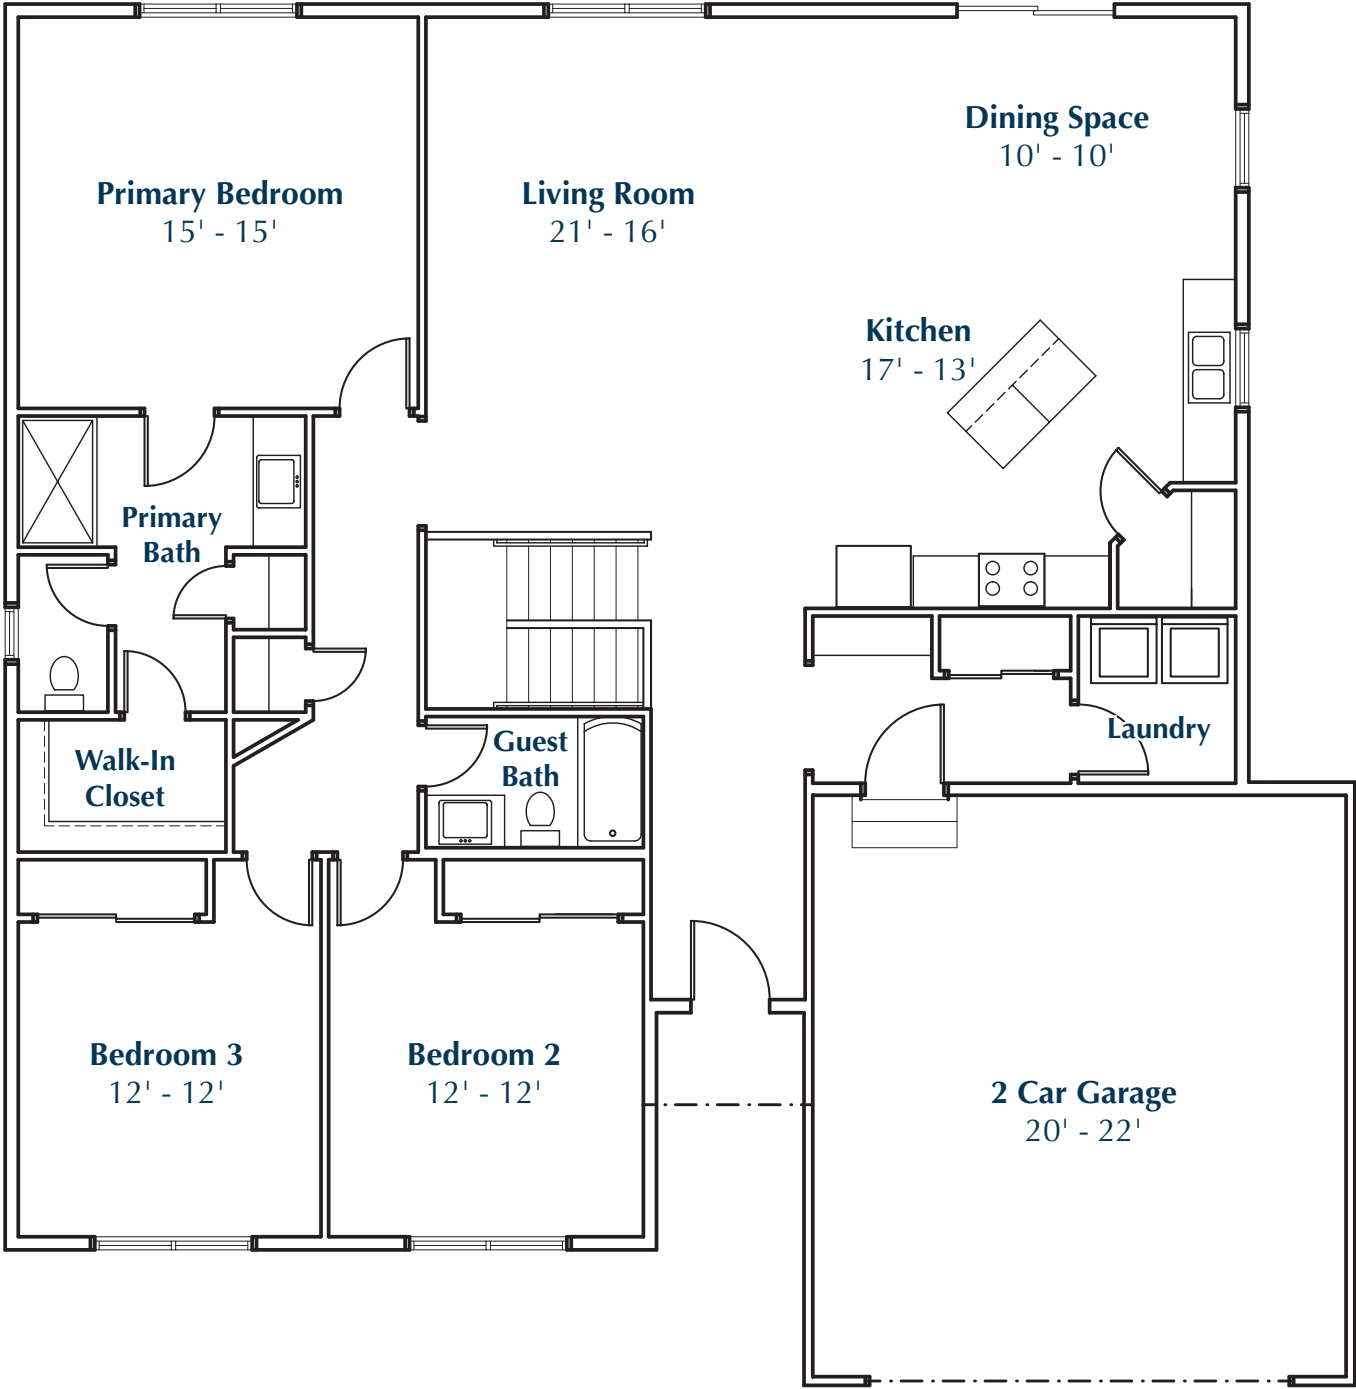

Finney Homes

- Simplified -

The Wesley

Ranch Home | 1,910 sq. ft.
3 Bedrooms | 2 Bathrooms

The Wesley

Ranch Home | 1,910 sq. ft.
3 Bedrooms | 2 Bathrooms

The Wesley

Ranch Home | 1,910 sq. ft.
3 Bedrooms | 2 Bathrooms